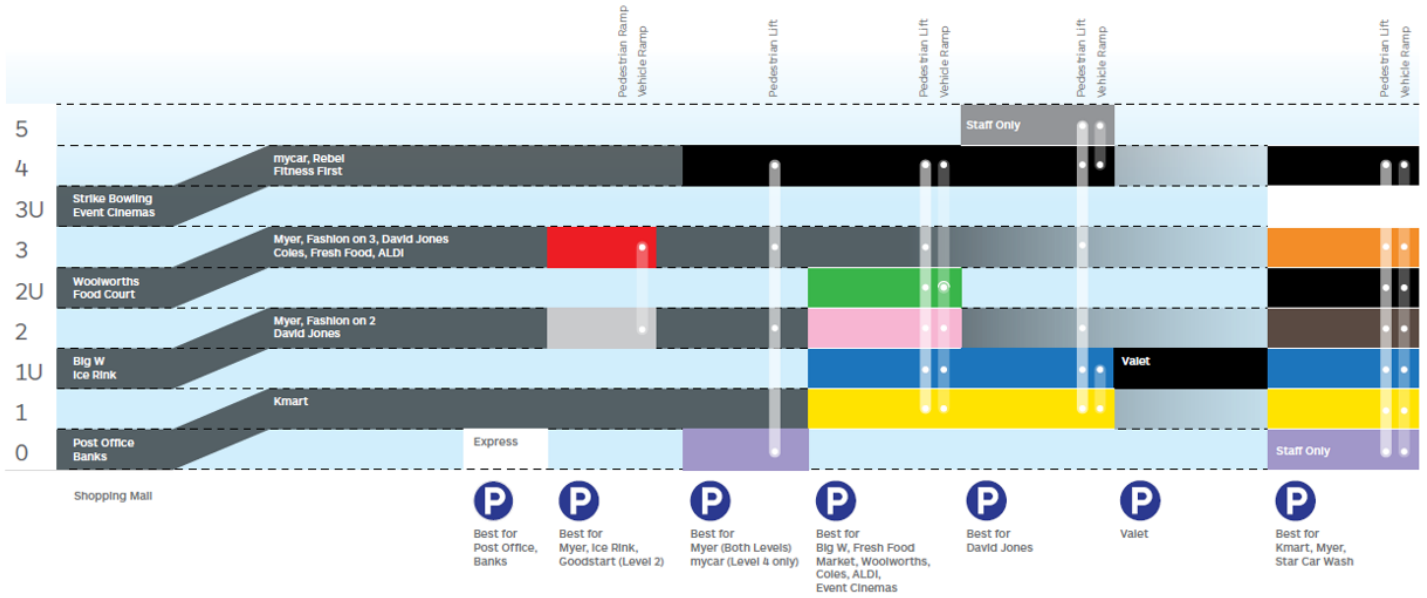

Existing Car Park Layout

New Car Park Layout

Plan View