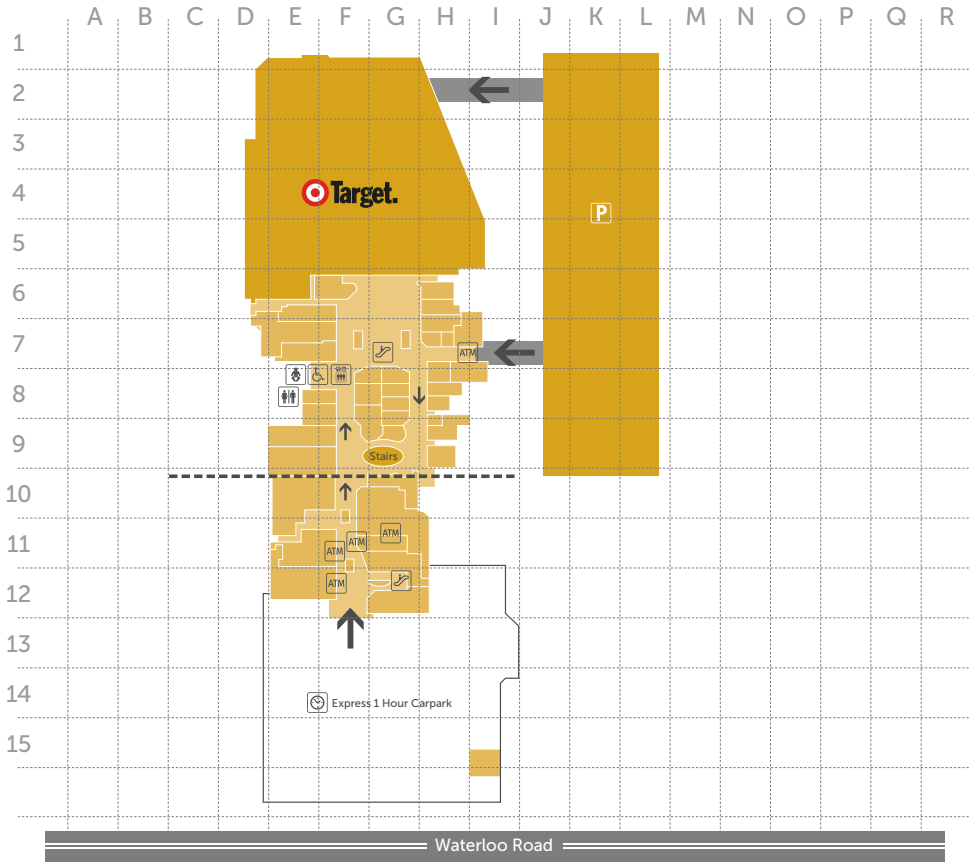

Level One

Level Zero

MAP LEGEND

- | | | | | | |
|---------|--------------------|----------|-----------|------------------------|--------------|
| ATM | Disabled Restrooms | Entrance | Escalator | Express 1 Hour Carpark | Parents Room |
| Parking | Public Telephone | Lift | Restrooms | Train Station | Travelator |

Level Two

Level One Upper

MAP LEGEND

- | | | | | | |
|---------|--------------------|----------|-----------|------------------------|--------------|
| ATM | Disabled Restrooms | Entrance | Escalator | Express 1 Hour Carpark | Parents Room |
| Parking | Public Telephone | Lift | Restrooms | Train Station | Travelator |

Level Three

Level Two Upper

MAP LEGEND

- | | | | | | |
|---------|--------------------|----------|-----------|------------------------|--------------|
| ATM | Disabled Restrooms | Entrance | Escalator | Express 1 Hour Carpark | Parents Room |
| Parking | Public Telephone | Lift | Restrooms | Train Station | Travelator |

Level Four

Level Three Upper

MAP LEGEND

- | | | | | | |
|---------|--------------------|----------|-----------|------------------------|--------------|
| ATM | Disabled Restrooms | Entrance | Escalator | Express 1 Hour Carpark | Parents Room |
| Parking | Public Telephone | Lift | Restrooms | Train Station | Travelator |