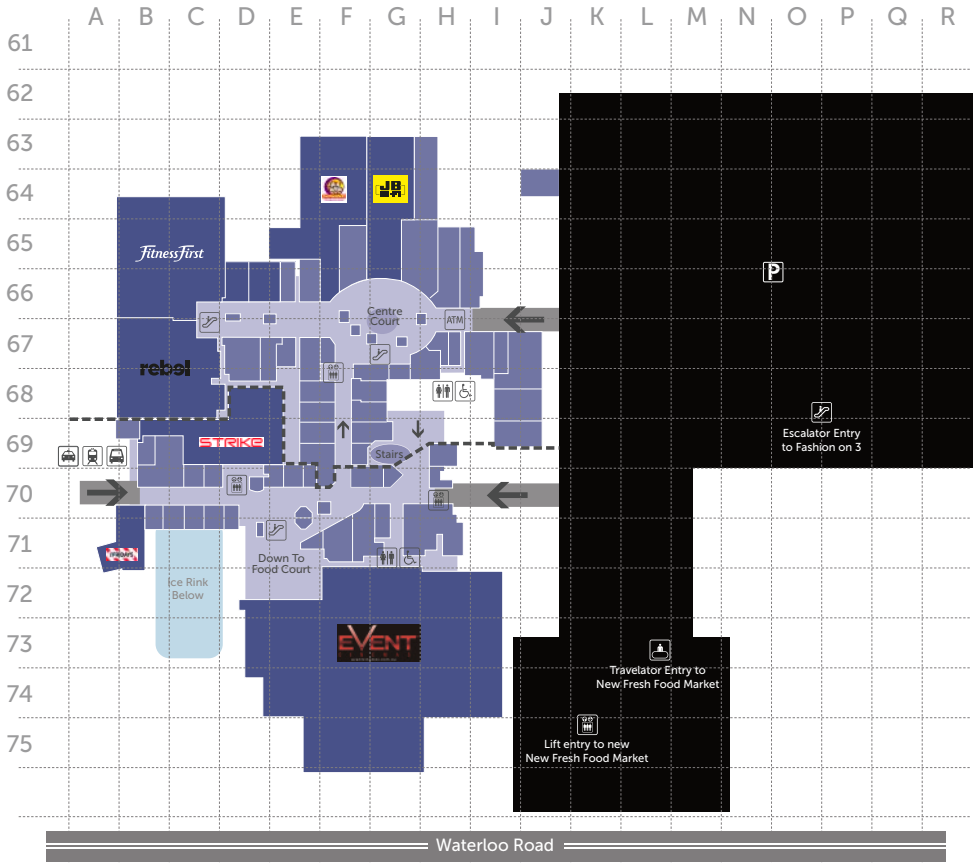

Level One

Level Zero

MAP LEGEND

- | | | | | | |
|---------|--------------------|----------|-----------|------------------------|--------------|
| ATM | Disabled Restrooms | Entrance | Escalator | Express 1 Hour Carpark | Parents Room |
| Parking | Public Telephone | Lift | Restrooms | Train Station | Travelator |

Level Two

Level One Upper

MAP LEGEND

- | | | | | | |
|---------|--------------------|----------|-----------|------------------------|--------------|
| ATM | Disabled Restrooms | Entrance | Escalator | Express 1 Hour Carpark | Parents Room |
| Parking | Public Telephone | Lift | Restrooms | Train Station | Travelator |

Level Three

Level Two Upper

MAP LEGEND

- | | | | | | |
|---------|--------------------|----------|-----------|------------------------|--------------|
| ATM | Disabled Restrooms | Entrance | Escalator | Express 1 Hour Carpark | Parents Room |
| Parking | Public Telephone | Lift | Restrooms | Train Station | Travelator |

Level Four

Level Three Upper

MAP LEGEND

- | | | | | | |
|---------|--------------------|----------|-----------|------------------------|--------------|
| ATM | Disabled Restrooms | Entrance | Escalator | Express 1 Hour Carpark | Parents Room |
| Parking | Public Telephone | Lift | Restrooms | Train Station | Travelator |