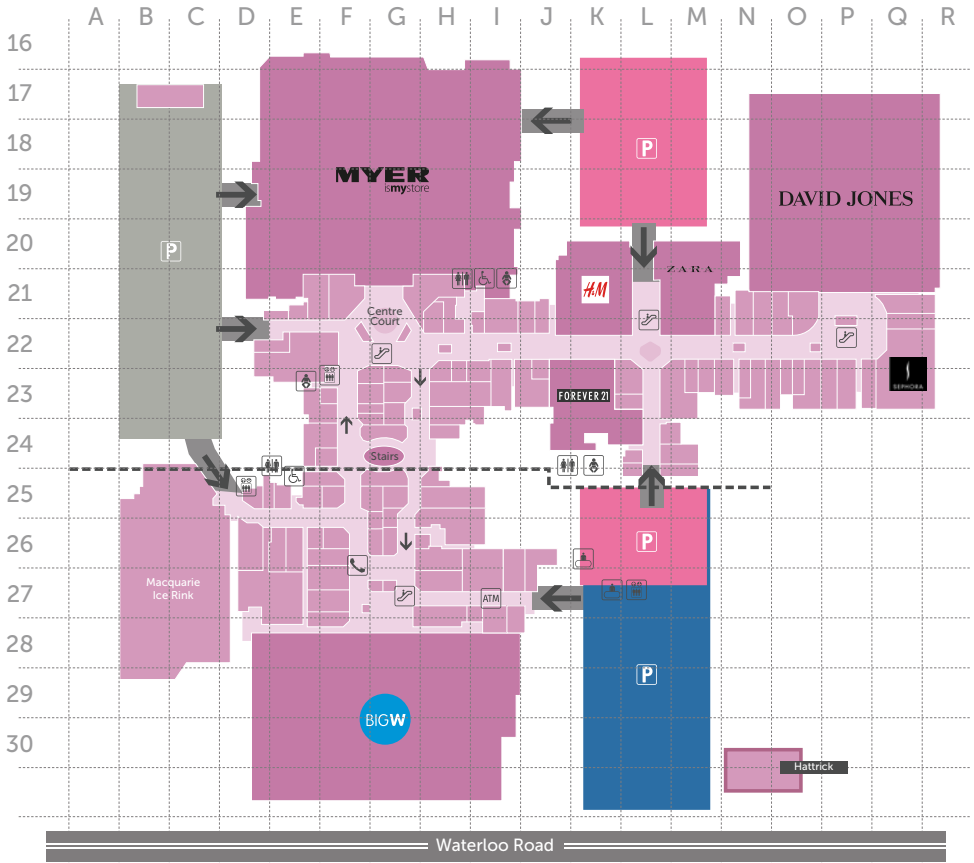

Level One

Level Zero

MAP LEGEND

- | | | | | | |
|---------|--------------------|----------|-----------|------------------------|--------------|
| ATM | Disabled Restrooms | Entrance | Escalator | Express 1 Hour Carpark | Parents Room |
| Parking | Public Telephone | Lift | Restrooms | Train Station | Travelator |

Level Two

Level One Upper

MAP LEGEND

- | | | | | | |
|---------|--------------------|----------|-----------|------------------------|--------------|
| ATM | Disabled Restrooms | Entrance | Escalator | Express 1 Hour Carpark | Parents Room |
| Parking | Public Telephone | Lift | Restrooms | Train Station | Travelator |

Level Three

Level Two Upper

MAP LEGEND

- | | | | | | |
|---------|--------------------|----------|-----------|------------------------|--------------|
| ATM | Disabled Restrooms | Entrance | Escalator | Express 1 Hour Carpark | Parents Room |
| Parking | Public Telephone | Lift | Restrooms | Train Station | Travelator |

Level Four

Level Three Upper

MAP LEGEND

- | | | | | | |
|---------|--------------------|----------|-----------|------------------------|--------------|
| ATM | Disabled Restrooms | Entrance | Escalator | Express 1 Hour Carpark | Parents Room |
| Parking | Public Telephone | Lift | Restrooms | Train Station | Travelator |