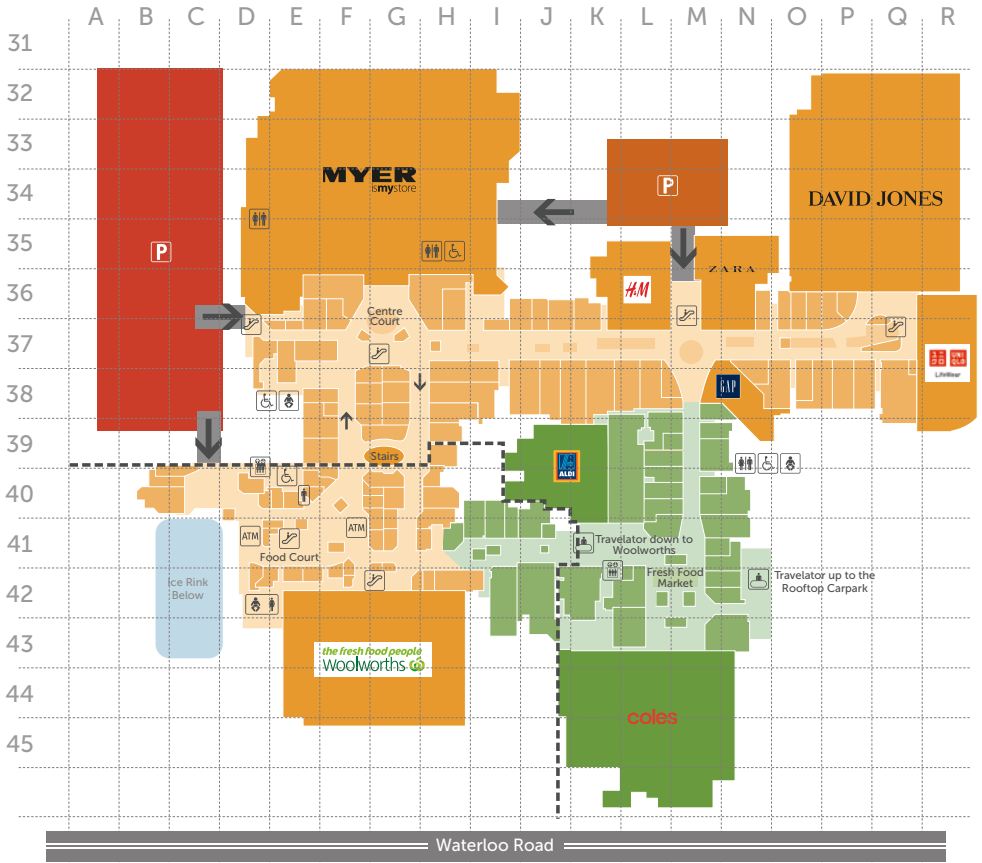

Level One

Level Zero

MAP LEGEND

- | | | | | | |
|---------|--------------------|----------|-----------|------------------------|--------------|
| ATM | Disabled Restrooms | Entrance | Escalator | Express 1 Hour Carpark | Parents Room |
| Parking | Public Telephone | Lift | Restrooms | Train Station | Travelator |

Level Two

Level One Upper

MAP LEGEND

- | | | | | | |
|---------|--------------------|----------|-----------|------------------------|--------------|
| ATM | Disabled Restrooms | Entrance | Escalator | Express 1 Hour Carpark | Parents Room |
| Parking | Public Telephone | Lift | Restrooms | Train Station | Travelator |

Level Three

Level Two Upper

MAP LEGEND

- | | | | | | |
|---------|--------------------|----------|-----------|------------------------|--------------|
| ATM | Disabled Restrooms | Entrance | Escalator | Express 1 Hour Carpark | Parents Room |
| Parking | Public Telephone | Lift | Restrooms | Train Station | Travelator |

Level Four

Level Three Upper

MAP LEGEND

- | | | | | | |
|---------|--------------------|----------|-----------|------------------------|--------------|
| ATM | Disabled Restrooms | Entrance | Escalator | Express 1 Hour Carpark | Parents Room |
| Parking | Public Telephone | Lift | Restrooms | Train Station | Travelator |